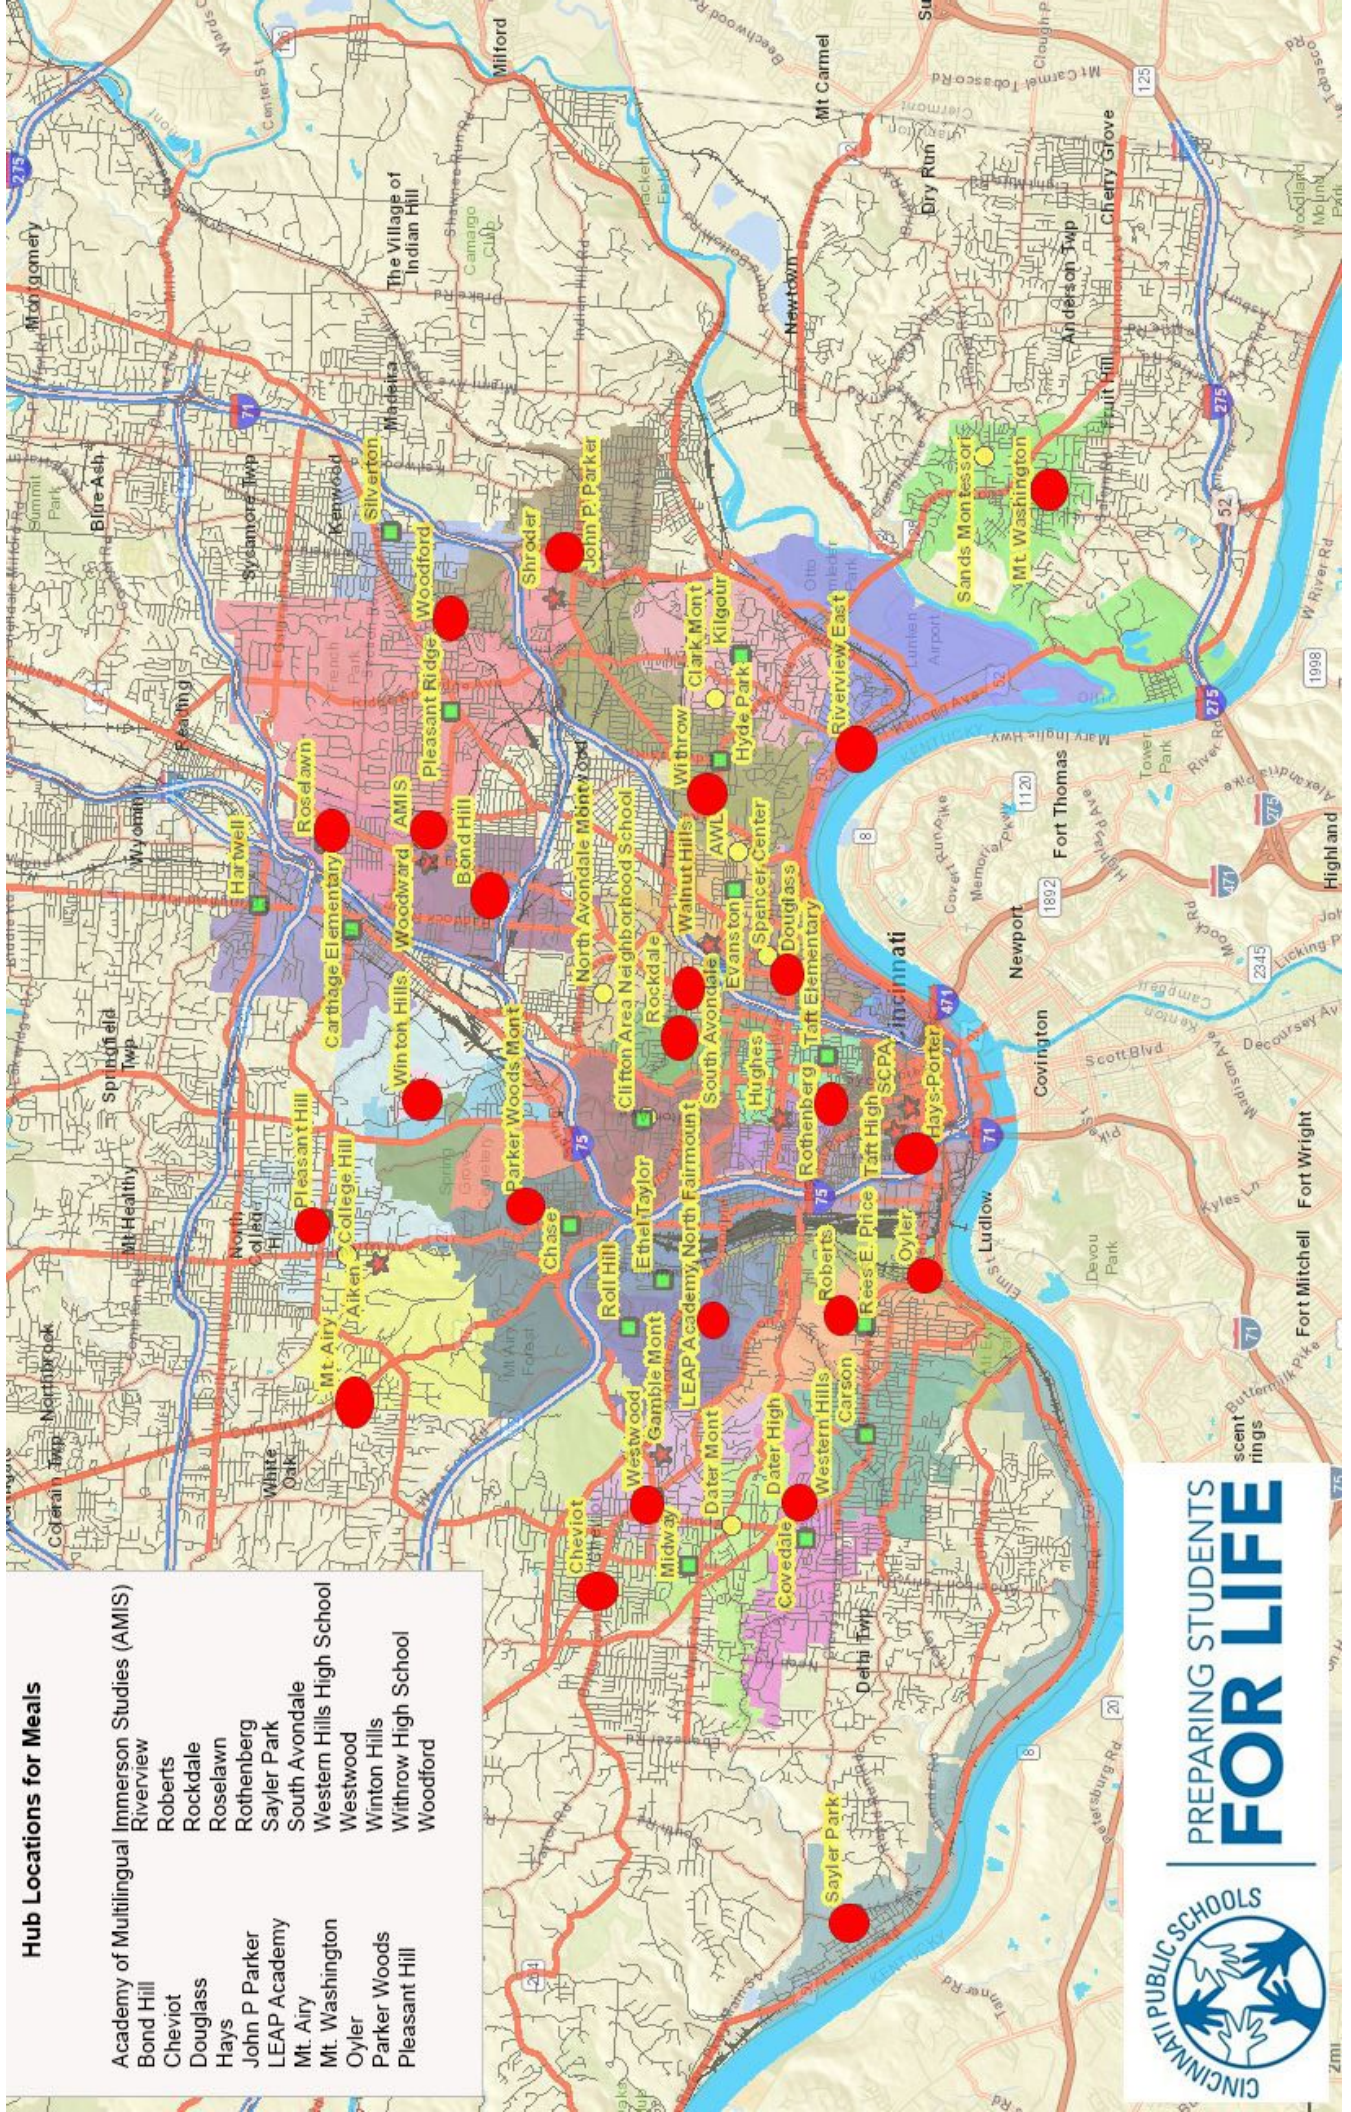

Hub Locations for Meals

- Academy of Multilingual Immersion Studies (AMIS)
- Bond Hill
- Cheviot
- Douglass
- Hays
- John P Parker
- LEAP Academy
- Mt. Airy
- Mt. Washington
- Oyer
- Parker Woods
- Pleasant Hill
- Riverview
- Roberts
- Rockdale
- Roselawn
- Rothenberg
- Saylor Park
- South Avondale
- Western Hills High School
- Westwood
- Winton Hills
- Withrow High School
- Woodford